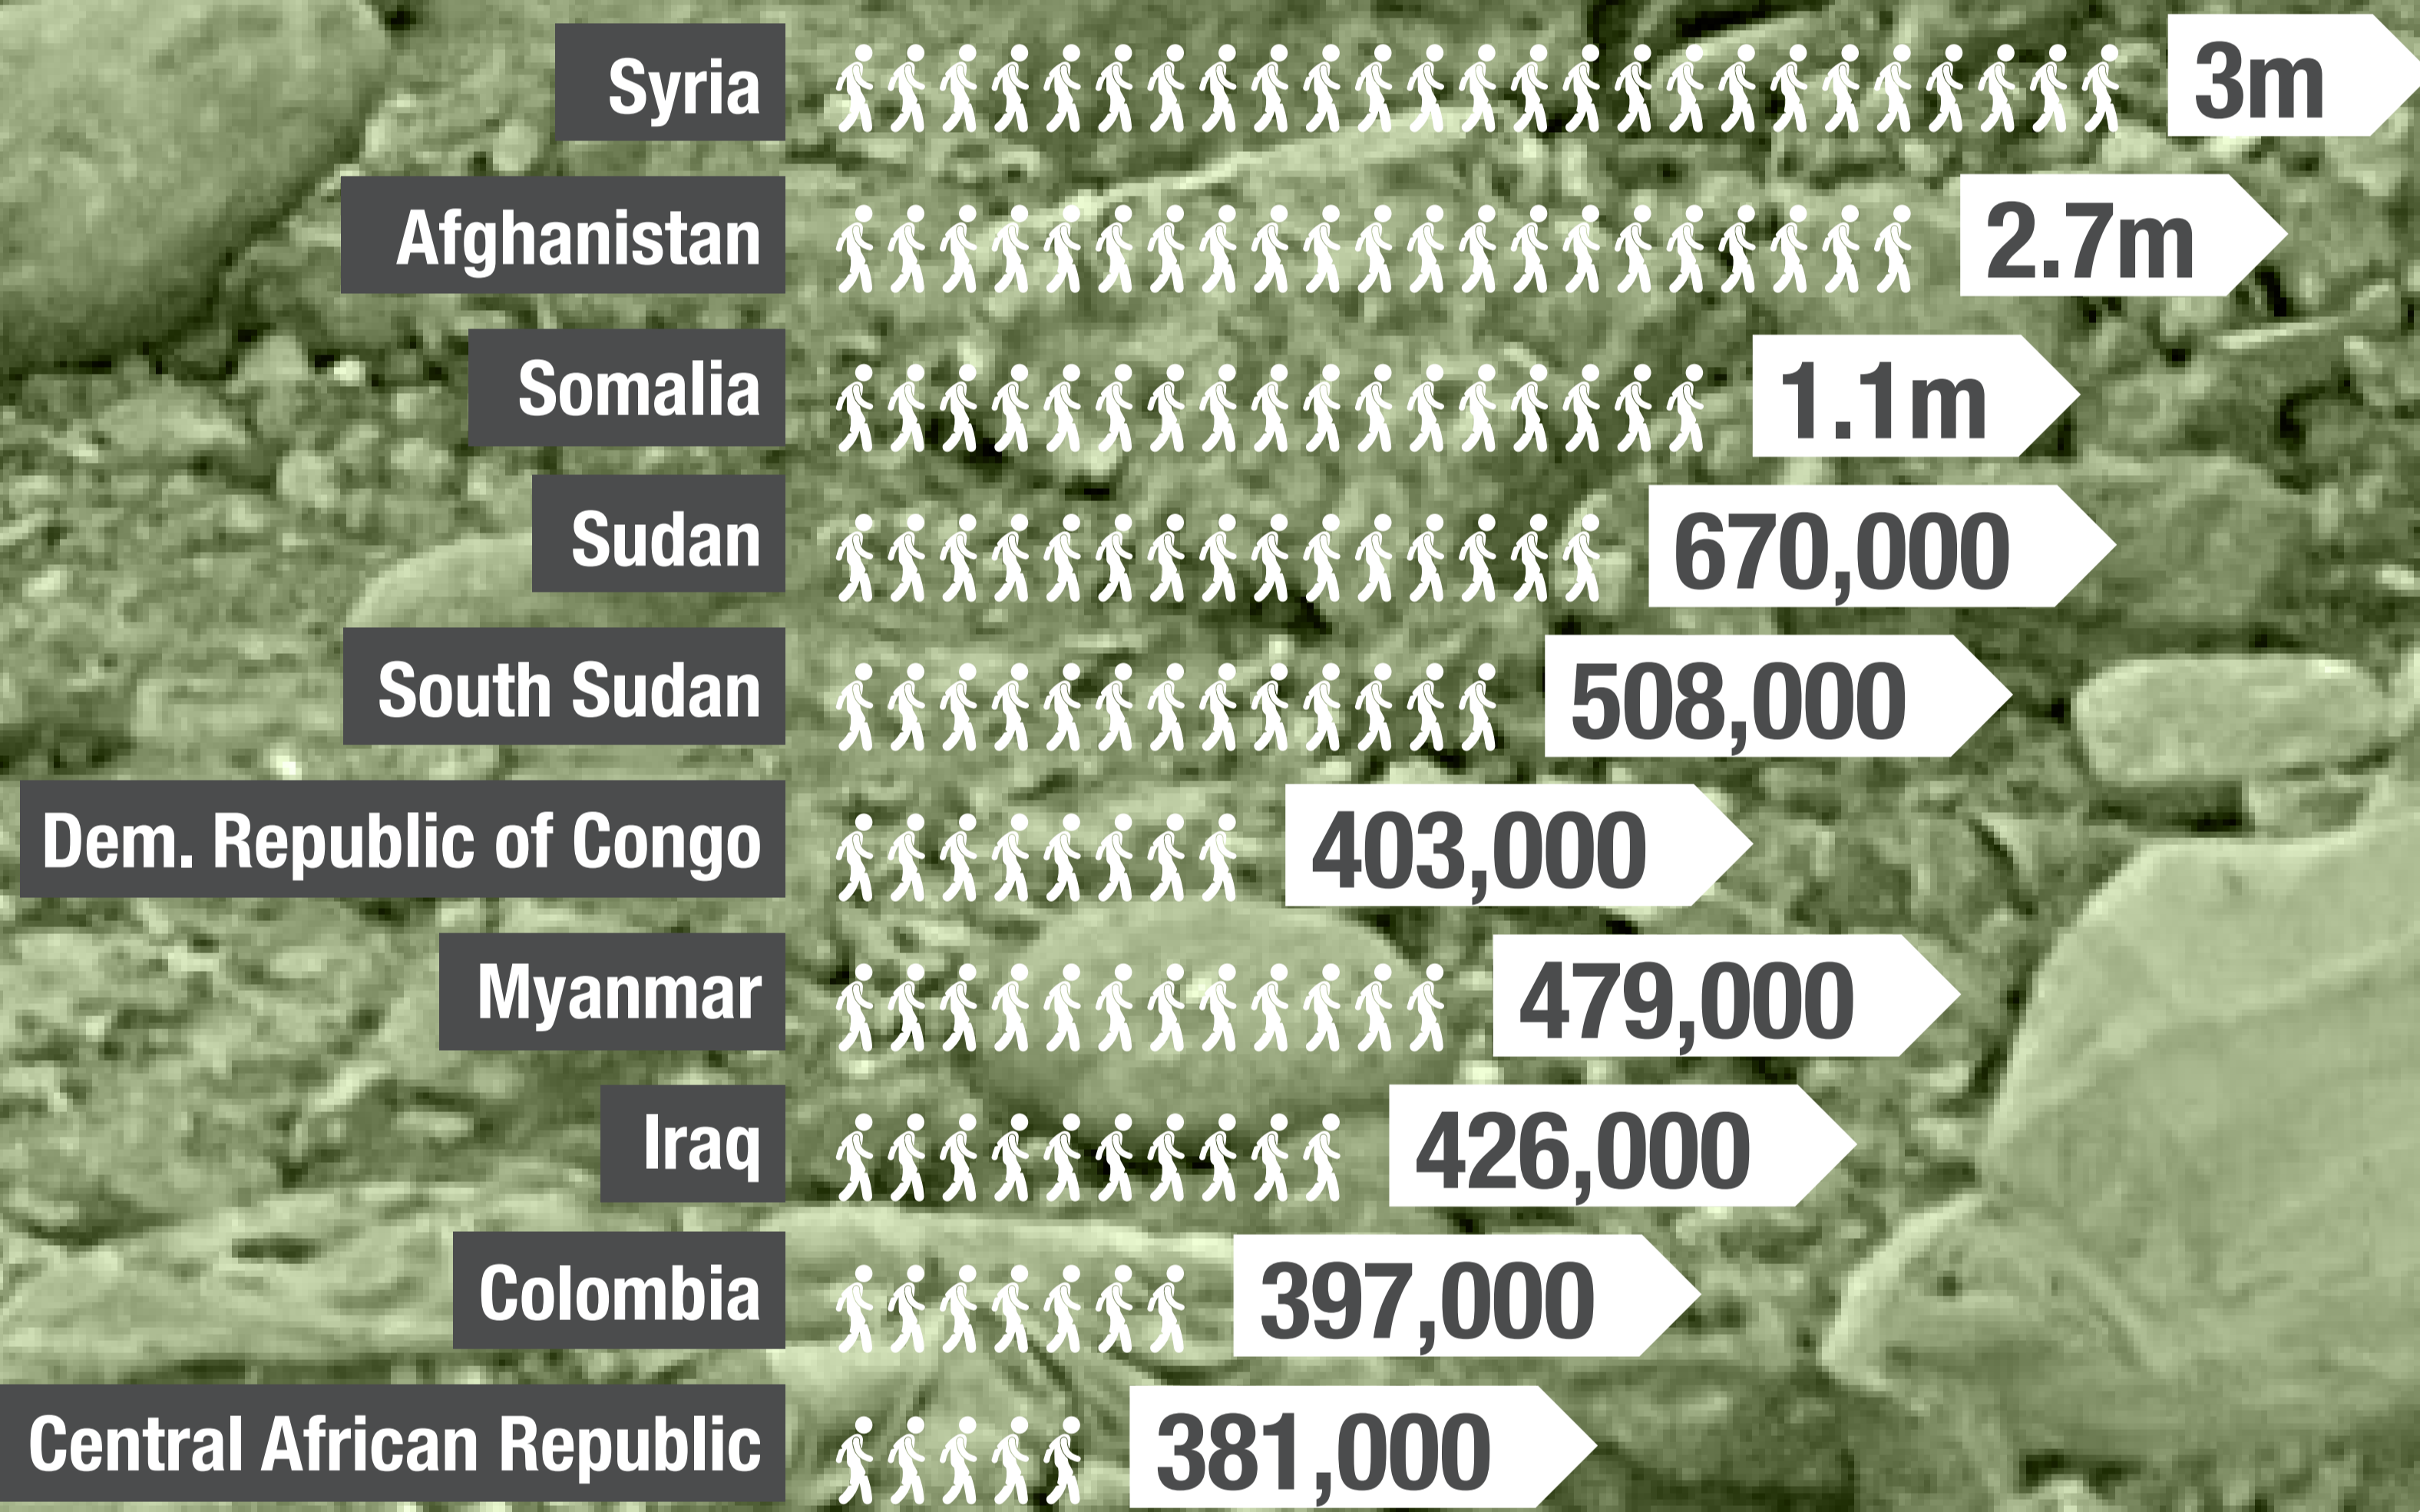

# Global forced displacement

*How NRS Relief is committed to provide cost-effective relief essentials*

Every **4 seconds** someone is forced to flee their home

Displaced people

2013

52.7m

2014

59m

## The numbers

**21.3m** refugees

and a record-breaking

**38m** people

have been displaced within their own country by conflict or violence<sup>3</sup>.

**19.3m** people

were forced to flee their homes by disasters in 100 countries in

## Where are they fleeing from?

## Where are they going?