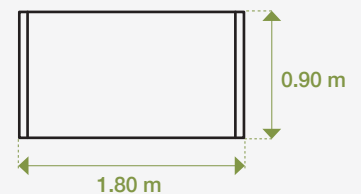

› Dimensions

Length x Width	1.80 x 0.90 m
Total weight	500 g/m ² ±5%

› Materials

Mat	Warp: thick tape (PP) or polyester yarn Weft: 100% virgin (PP) hollow tubes not containing any filler
End width	Secured with a woven, bias-binding tape with stitches through the mat fabric OR with a double folded stitched hem.

› Graphic reference

Synthetic Sleeping Mat

UNHCR Standard

Waterproof

Tearproof

Logo customizable

› Packing and shipping

Content per bale	25 pcs
Bale dimension	92 x 40 x 34 ±5 cm
Bale volume	0.125 m ³ ±5%
Bale weight	20 ±2 kg
Bale per pallet	6 bales (6 x 25 = 150 pcs)
Weight per pallet	134 ±10 kg
Dimension per pallet	112 x 78 x 115 cm
Volume per pallet	1.0046 cbm approx.