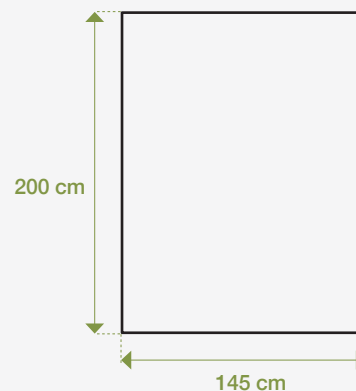

› Graphic reference

Bed sheet