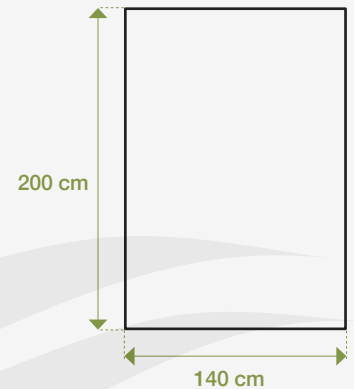

› Dimensions

Size 140 x 200 cm

Weight 1.1 kg approx.

› Materials

Cover Non-woven polypropylene, 50 g/m² approx. ±5%

Fill Polyester wadding, 300 g/m² approx. ±5%

› Graphic reference

Quilt

Warm temperatures

Durable

Comfortable

› Packing and shipping

Packing unit	Compressed and sealed in PE bag and packed in carton box
Packed quantity	36 quilts per carton box
Dimensions	115 x 75 x 62 cm
Volume	0.535 m ³
Weight	51.2 kgs approx.
Carton per pallet	4
Pallet dimension	115 x 75 x 255 cm approx.
Pallet volume	2.199 m ³
Pallet weight	225 kgs approx.