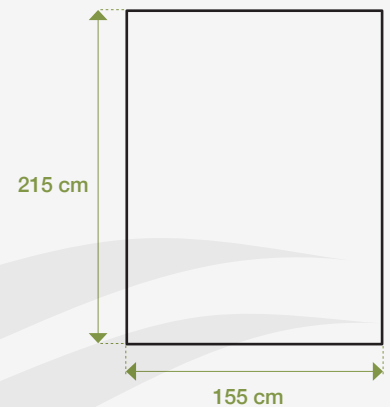

› Graphic reference