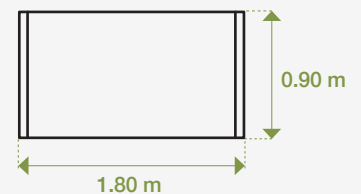

› Dimensions

Length x Width	1.80 x 0.90 m
Total weight	500 g/m ² ±5%

› Materials

Mat	Warp: thick tape (PP) or polyester yarn Weft: 100% virgin (PP) hollow tubes not containing any filler
End width	Secured with a woven, bias-binding tape with stitches through the mat fabric OR with a double folded stitched hem.

› Graphic reference

Synthetic Sleeping Mat

UNHCR Standard

› Packing and shipping

	Without pallets	CRI pallets	Euro pallets	Customized pallets
Content	25 pcs	6 bales (150 pcs)	6 bales (150 pcs)	6 bales (150 pcs)
Dimensions	92 x 40 x 34 cm ±20%	112 x 78 x 115 cm ±20%	120 x 80 x 115 cm ±20%	92 x 76 x 115 cm ±20%
Weight	20 kg ±20%	134 kg ±20%	137 kg ±20%	130 kg ±20%
Volume	0.125 cbm ±20%	1.005 cbm ±20%	1.104 cbm ±20%	0.804 cbm ±20%