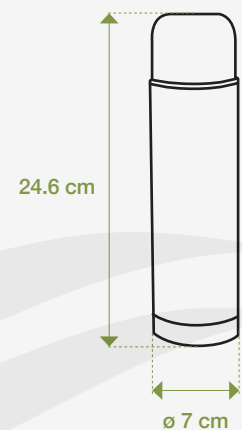

› Graphic reference