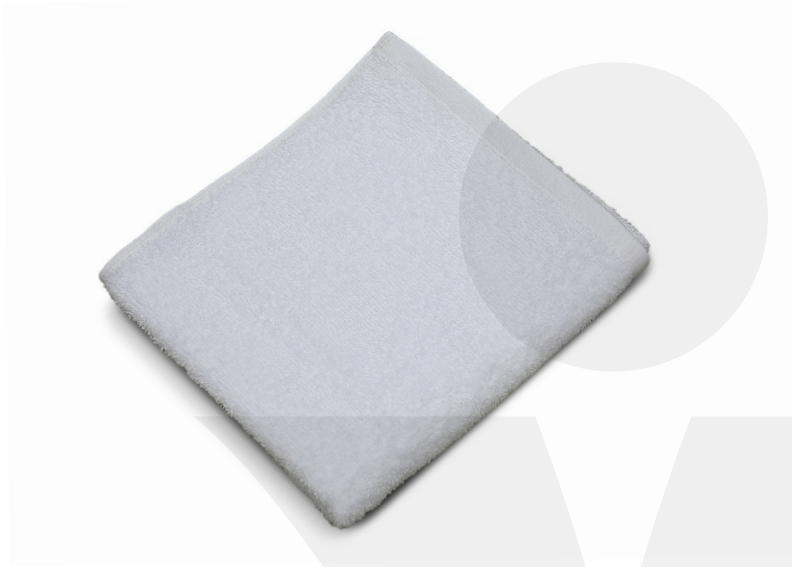

Towel

› Key features

- › Fluffy terry woven towel
- › Soft to the skin, good absorbing
- › Washable at 90°C

› Dimensions

Size	70 x 40 cm
Weight	95 g

› Materials

100% Cotton

› Packing and shipping

Packing unit	Multiple towels packed in PE bag inside cardboard box	
Packed quantity	120 towels in box	
Packing dimensions	40 x 60 x 40 cm	
Packing volume	0.096 m ³ approx.	
Weight	12.4 kgs approx.	
Units per pallet	20 boxes (2,400 towels)	
Pallet dimensions	80 x 120 x 210 cm	
Pallet volume	2.016 m ³ approx.	
Pallet weight	273 kgs approx.	