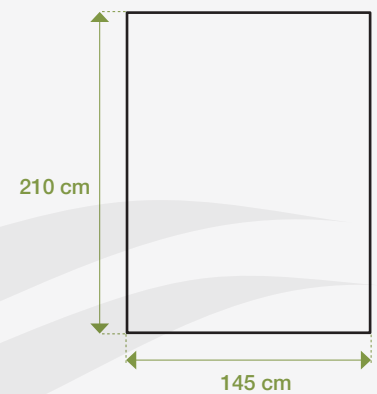

Bed Linen

2 Sheets / 1 Pillow case

› Key features

› Bed Linen set composed of 2 flat sheets and 1 pillow cover. Polycotton material, white color

› Dimensions

Flat sheet size	145 x 210 cm (2 pcs)
Pillow size	50 x 70 cm (1 pcs)
Color and design	White
Fabric construction	Polycotton (50:50) ±2
Weight of fabric	100-110 gsm

› Packing and shipping

Type of package	Compressed bale in PP woven bag
Number of sets in a bale	60
Dimensions of package	84 x 40 x 30 cm approx
Volume of package	0.101 m ³ approx
Weight of package	58 kgs approx
Dimensions of loaded pallet	120 x 80 x 220 cm
Volume of loaded pallet	2.112 m ³
Weight of loaded pallet	1185 kgs approx

› Estimated loadability

Containers	Pallets	Bales	Sets
20 FT	11	220	13,200
40 FT	23	460	27,600
40 HC	23	460	27,600

› Graphic reference

Bed sheet

Pillow